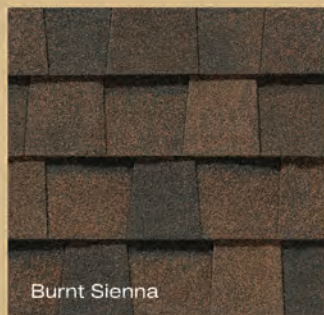

See actual warranty for specific details and limitations.

LANDMARK color palette

Shown in Weathered Wood

Shown in Landmark Colonial Slate

easy selection

Add a little accent to your roof.

For a finishing touch to cap hips and ridges, CertainTeed offers Cedar Crest—available in colors to coordinate with your Landmark shingles. CertainTeed also offers Shadow Ridge, a low-profile design for capping hip and ridges. CertainTeed Swiftstart is recommended to be used as the starter course.