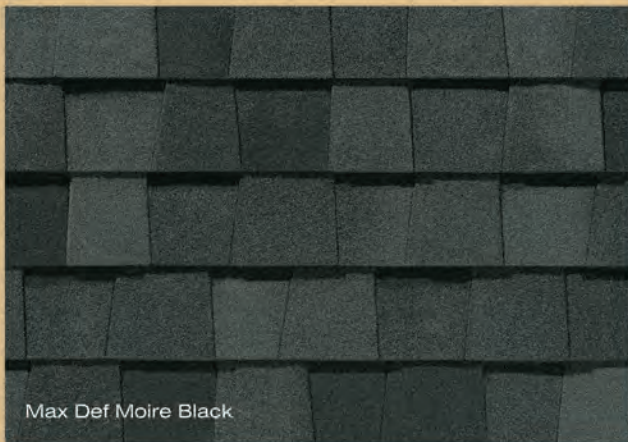

It's not just a roof. It's a Landmark.

Quality. Durability. Style. Color.

When you select a roof for your home,
there's a lot to consider.

That's when a roof becomes more than just a roof.
The same way a home is more than just a house.

See actual warranty for specific details and limitations.

LANDMARK PREMIUM color palette

max def colors - Look deeper. With Max Def, a new dimension is added to shingles with a richer mixture of surface granules. You get a brighter, more vibrant, more dramatic appearance and depth of color. And the natural beauty of your roof shines through.