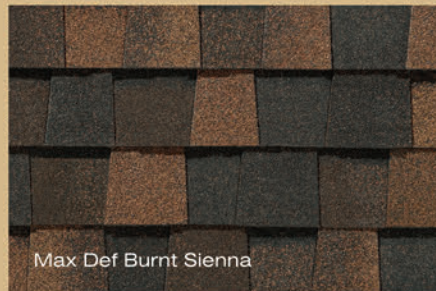

LANDMARK™ PRO color palette

max def colors - Look deeper. With Max Def, a new dimension is added to shingles with a richer mixture of surface granules. You get a brighter, more vibrant, more dramatic appearance and depth of color. And the natural beauty of your roof shines through.

Shown in Max Def Weathered Wood