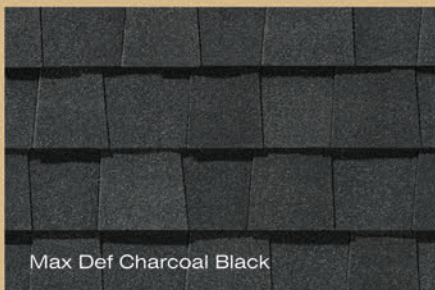

Shown in Max Def Weathered Wood

LANDMARK

"Best Buy"

As ranked by a leading
Consumer Magazine.

takes roofing to a higher level

Durable, beautiful color-blended line of shingles. The widest array of colors to suit any trim, stucco or siding color. Manufactured with self-sealing adhesive strips and a wide nailing zone, larger than competitors for ease of installation so your roofing job is complete in no time.