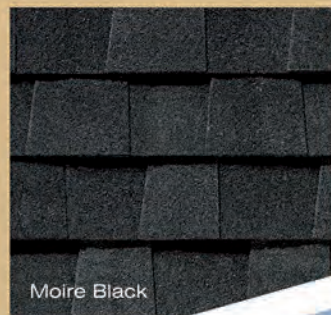

See actual warranty for specific details and limitations.

LANDMARK color palette

Shown in Weathered Wood

Shown in Landmark Colonial Slate

easy selection

Add a little accent to your roof.

For a finishing touch to cap hips and ridges, CertainTeed offers Cedar Crest—available in colors to coordinate with your Landmark shingles. CertainTeed also offers Shadow Ridge, a low-profile design for capping hip and ridges. CertainTeed Swiftstart is recommended to be used as the starter course.