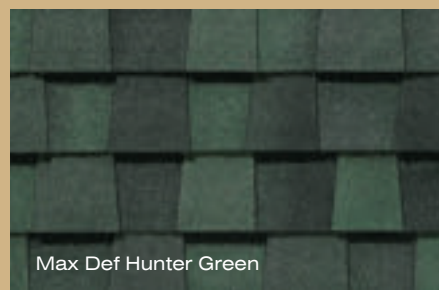

Shown in Max Def Weathered Wood

LANDMARK[®]

with
STREAK Fighter[®]

“Best Buy”

As ranked by a leading
Consumer Magazine.

Shown in Weathered Wood

takes roofing to a higher level

Durable, beautiful color-blended line of shingles. The widest array of colors to suit any trim, stucco or siding color. Manufactured with self-sealing adhesive strips and a wide nailing zone, larger than competitors for ease of installation so your roofing job is complete in no time.