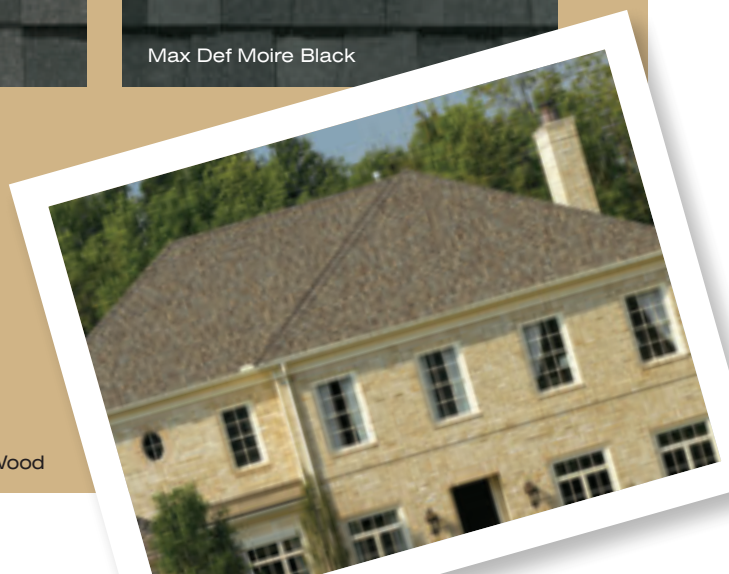

Shown in Max Def Weathered Wood

LANDMARK[®]

with
STREAK Fighter[®]

“Best Buy”

As ranked by a leading
Consumer Magazine.

Shown in Weathered Wood

takes roofing to a higher level

Durable, beautiful color-blended line of shingles. The widest array of colors to suit any trim, stucco or siding color. Manufactured with self-sealing adhesive strips and a wide nailing zone, larger than competitors for ease of installation so your roofing job is complete in no time.