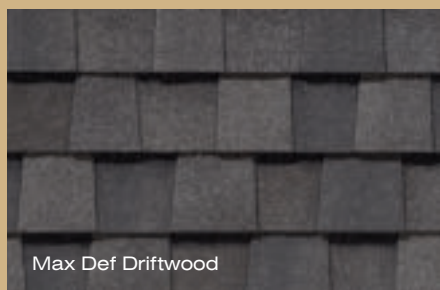

Shown in Max Def Weathered Wood

LANDMARK[®]

with
STREAK Fighter[®]

“Best Buy”

As ranked by a leading
Consumer Magazine.

Shown in Weathered Wood

takes roofing to a higher level

Durable, beautiful color-blended line of shingles. The widest array of colors to suit any trim, stucco or siding color. Manufactured with self-sealing adhesive strips and a wide nailing zone, larger than competitors for ease of installation so your roofing job is complete in no time.