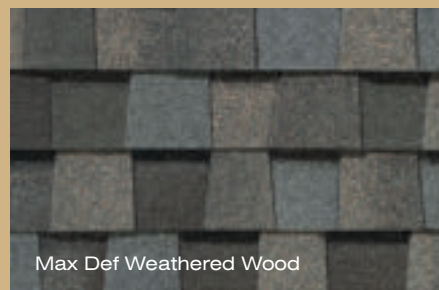

Shown in
Landmark
Driftwood

LANDMARK® SERIES

exceptional value

Landmark Series offers four levels of high performance shingles in weight and thickness. The heavier the shingle, the more depth, thickness and dimension it offers. All four offer the exceptional value of the industry's toughest fiber glass mat, the strongest materials available and the best warranty.

Shown in Max Def Weathered Wood

LANDMARK[®]

with
STREAK Fighter[®]

“Best Buy”

As ranked by a leading
Consumer Magazine.

Shown in Weathered Wood

takes roofing to a higher level

Durable, beautiful color-blended line of shingles. The widest array of colors to suit any trim, stucco or siding color. Manufactured with self-sealing adhesive strips and a wide nailing zone, larger than competitors for ease of installation so your roofing job is complete in no time.