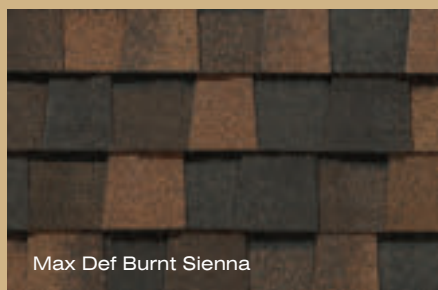

Shown in Max Def Weathered Wood

LANDMARK[®]

with
STREAK Fighter[®]

“Best Buy”

As ranked by a leading
Consumer Magazine.

Shown in Weathered Wood

takes roofing to a higher level

Durable, beautiful color-blended line of shingles. The widest array of colors to suit any trim, stucco or siding color. Manufactured with self-sealing adhesive strips and a wide nailing zone, larger than competitors for ease of installation so your roofing job is complete in no time.