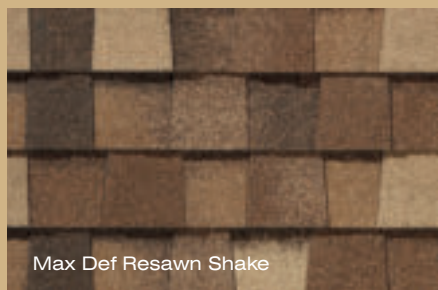

Shown in Max Def Weathered Wood

LANDMARK[®]

with
STREAK Fighter[®]

“Best Buy”

As ranked by a leading
Consumer Magazine.

Shown in Weathered Wood

takes roofing to a higher level

Durable, beautiful color-blended line of shingles. The widest array of colors to suit any trim, stucco or siding color. Manufactured with self-sealing adhesive strips and a wide nailing zone, larger than competitors for ease of installation so your roofing job is complete in no time.