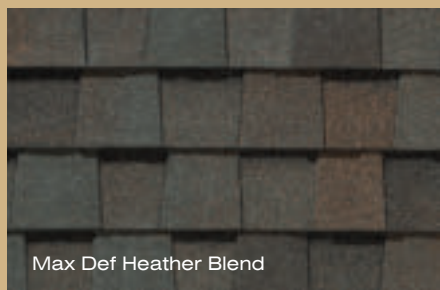

Shown in Max Def Weathered Wood

LANDMARK[®]

with
STREAK Fighter[®]

“Best Buy”

As ranked by a leading
Consumer Magazine.

Shown in Weathered Wood

takes roofing to a higher level

Durable, beautiful color-blended line of shingles. The widest array of colors to suit any trim, stucco or siding color. Manufactured with self-sealing adhesive strips and a wide nailing zone, larger than competitors for ease of installation so your roofing job is complete in no time.