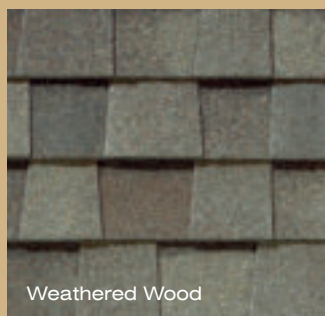

Shown in Max Def Weathered Wood

LANDMARK[®]

with
STREAK Fighter[®]

“Best Buy”

As ranked by a leading
Consumer Magazine.

Shown in Weathered Wood

takes roofing to a higher level

Durable, beautiful color-blended line of shingles. The widest array of colors to suit any trim, stucco or siding color. Manufactured with self-sealing adhesive strips and a wide nailing zone, larger than competitors for ease of installation so your roofing job is complete in no time.

See actual warranty for specific details and limitations.

LANDMARK® color palette

Shown in Driftwood

Shown in Landmark Weathered Wood

easy selection

Add a little accent to your roof.

For a finishing touch to cap hips and ridges, CertainTeed offers Cedar Crest—available in colors to coordinate with your Landmark shingles. CertainTeed also offers Shadow Ridge, a low-profile design for capping hip and ridges. CertainTeed Swiftstart is recommended to be used as the starter course.